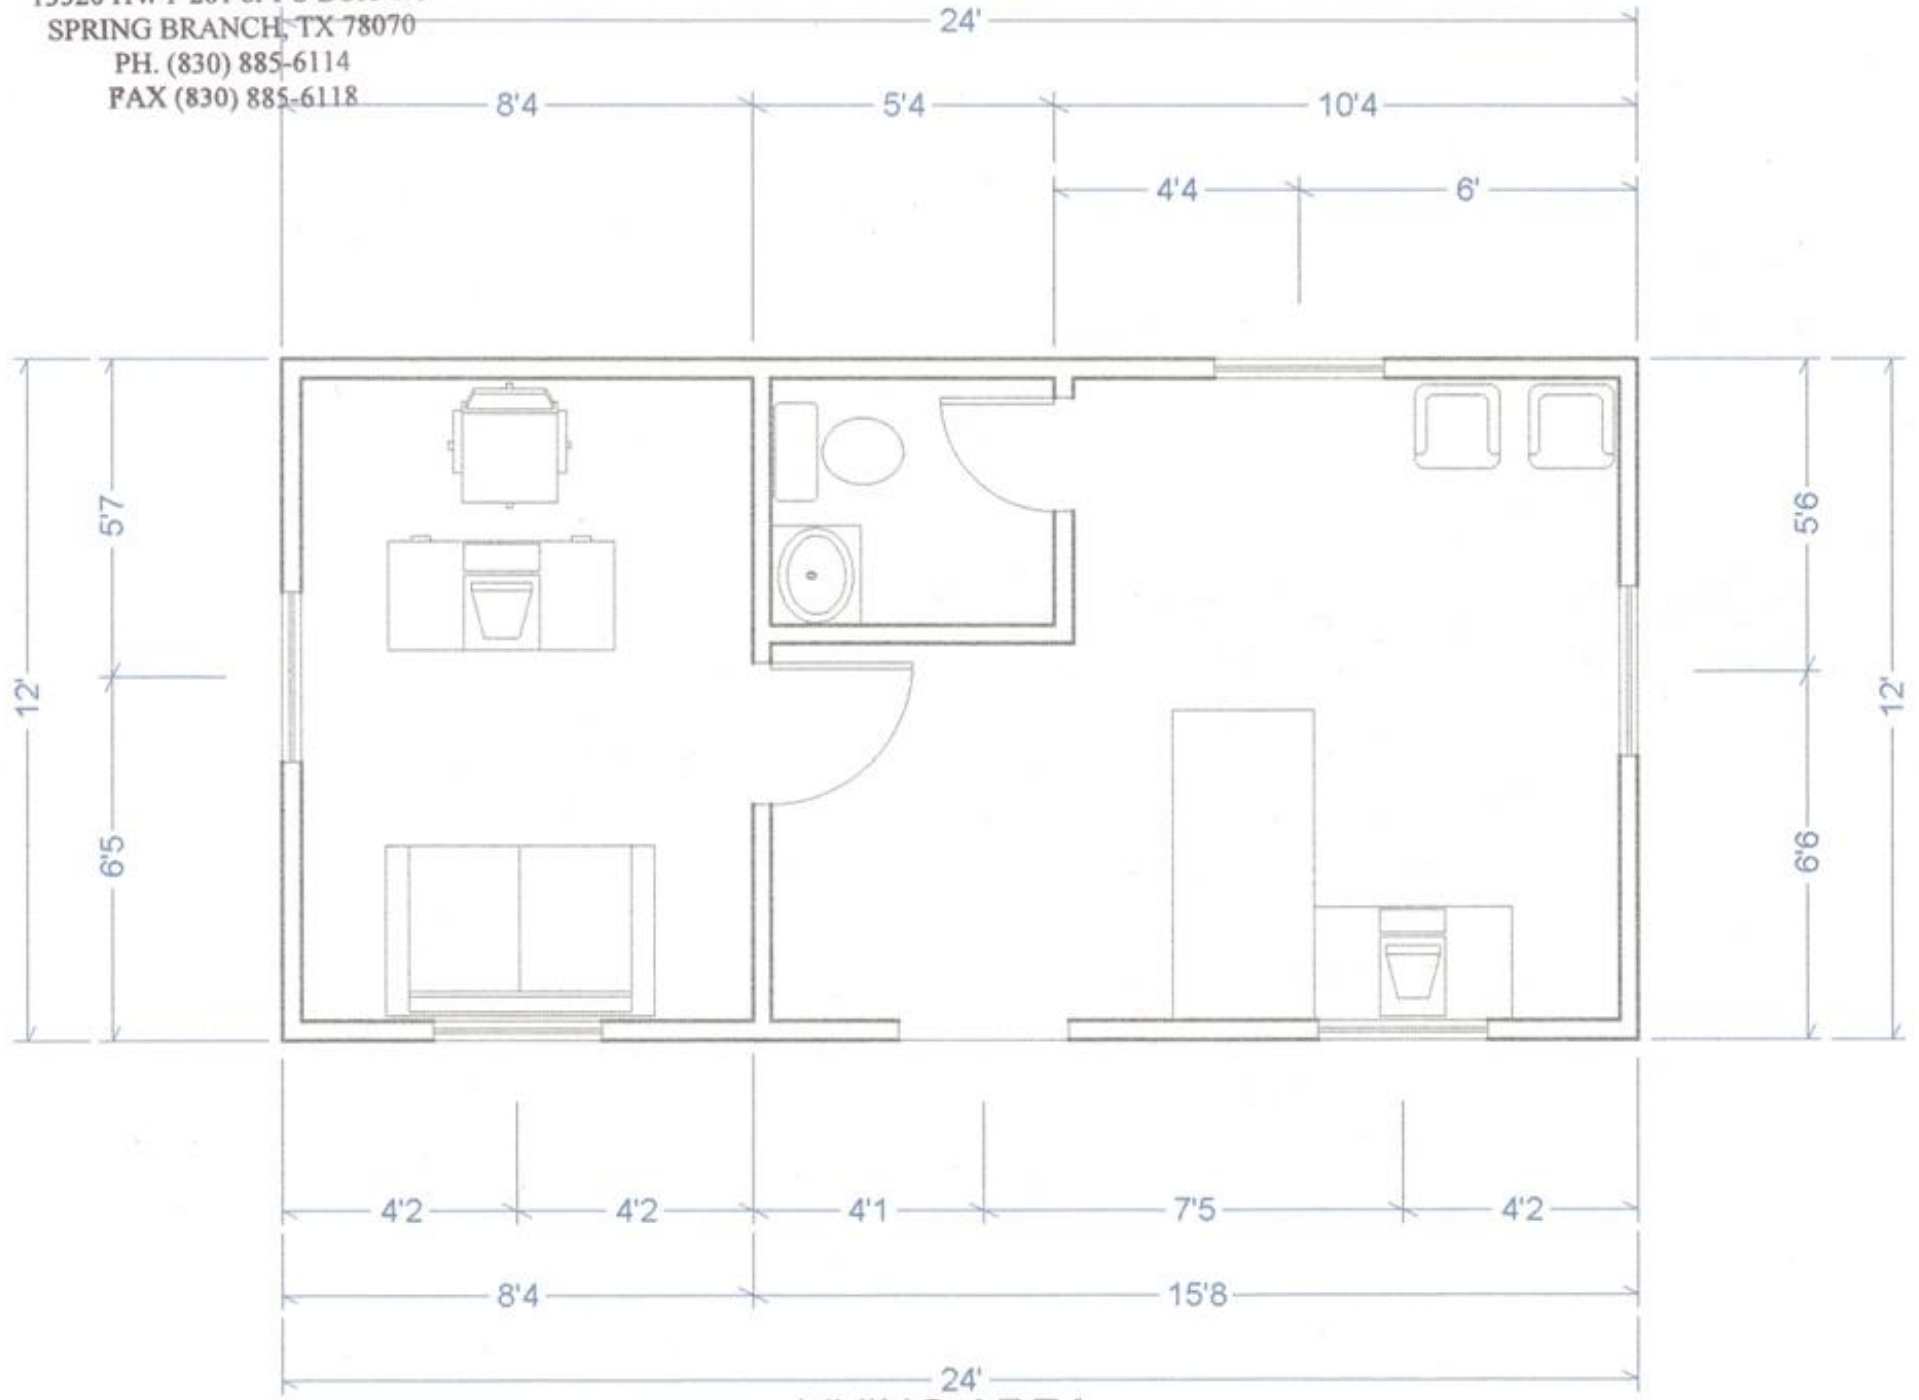

SPRING BRANCH TRADING POST  
13520 HWY 281 or PO BOX 475  
SPRING BRANCH, TX 78070  
PH. (830) 885-6114  
FAX (830) 885-6118

12' x 24' cedar cabin w/8'x 12' rm  
& 5' x 5' bath rm

LIVING AREA  
288 sq ft