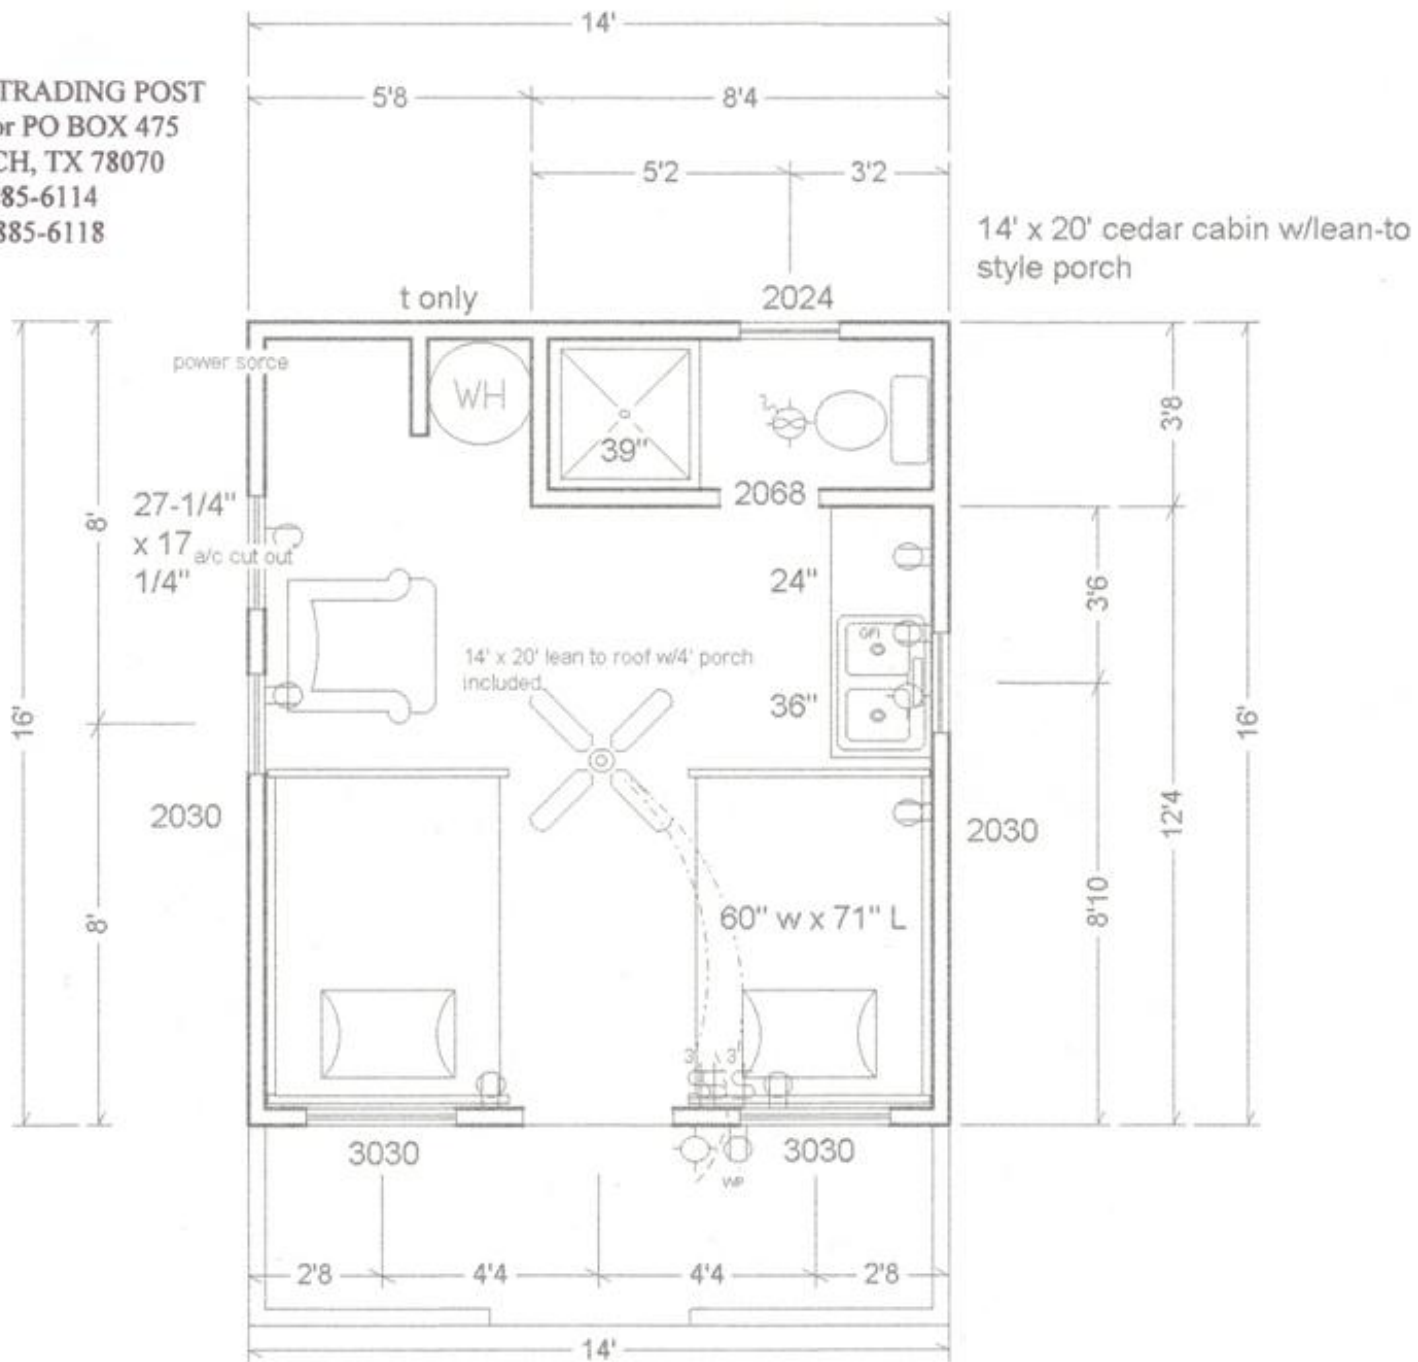

SPRING BRANCH TRADING POST
 13520 HWY 281 or PO BOX 475
 SPRING BRANCH, TX 78070
 PH. (830) 885-6114
 FAX (830) 885-6118

LIVING AREA
 280 sq ft