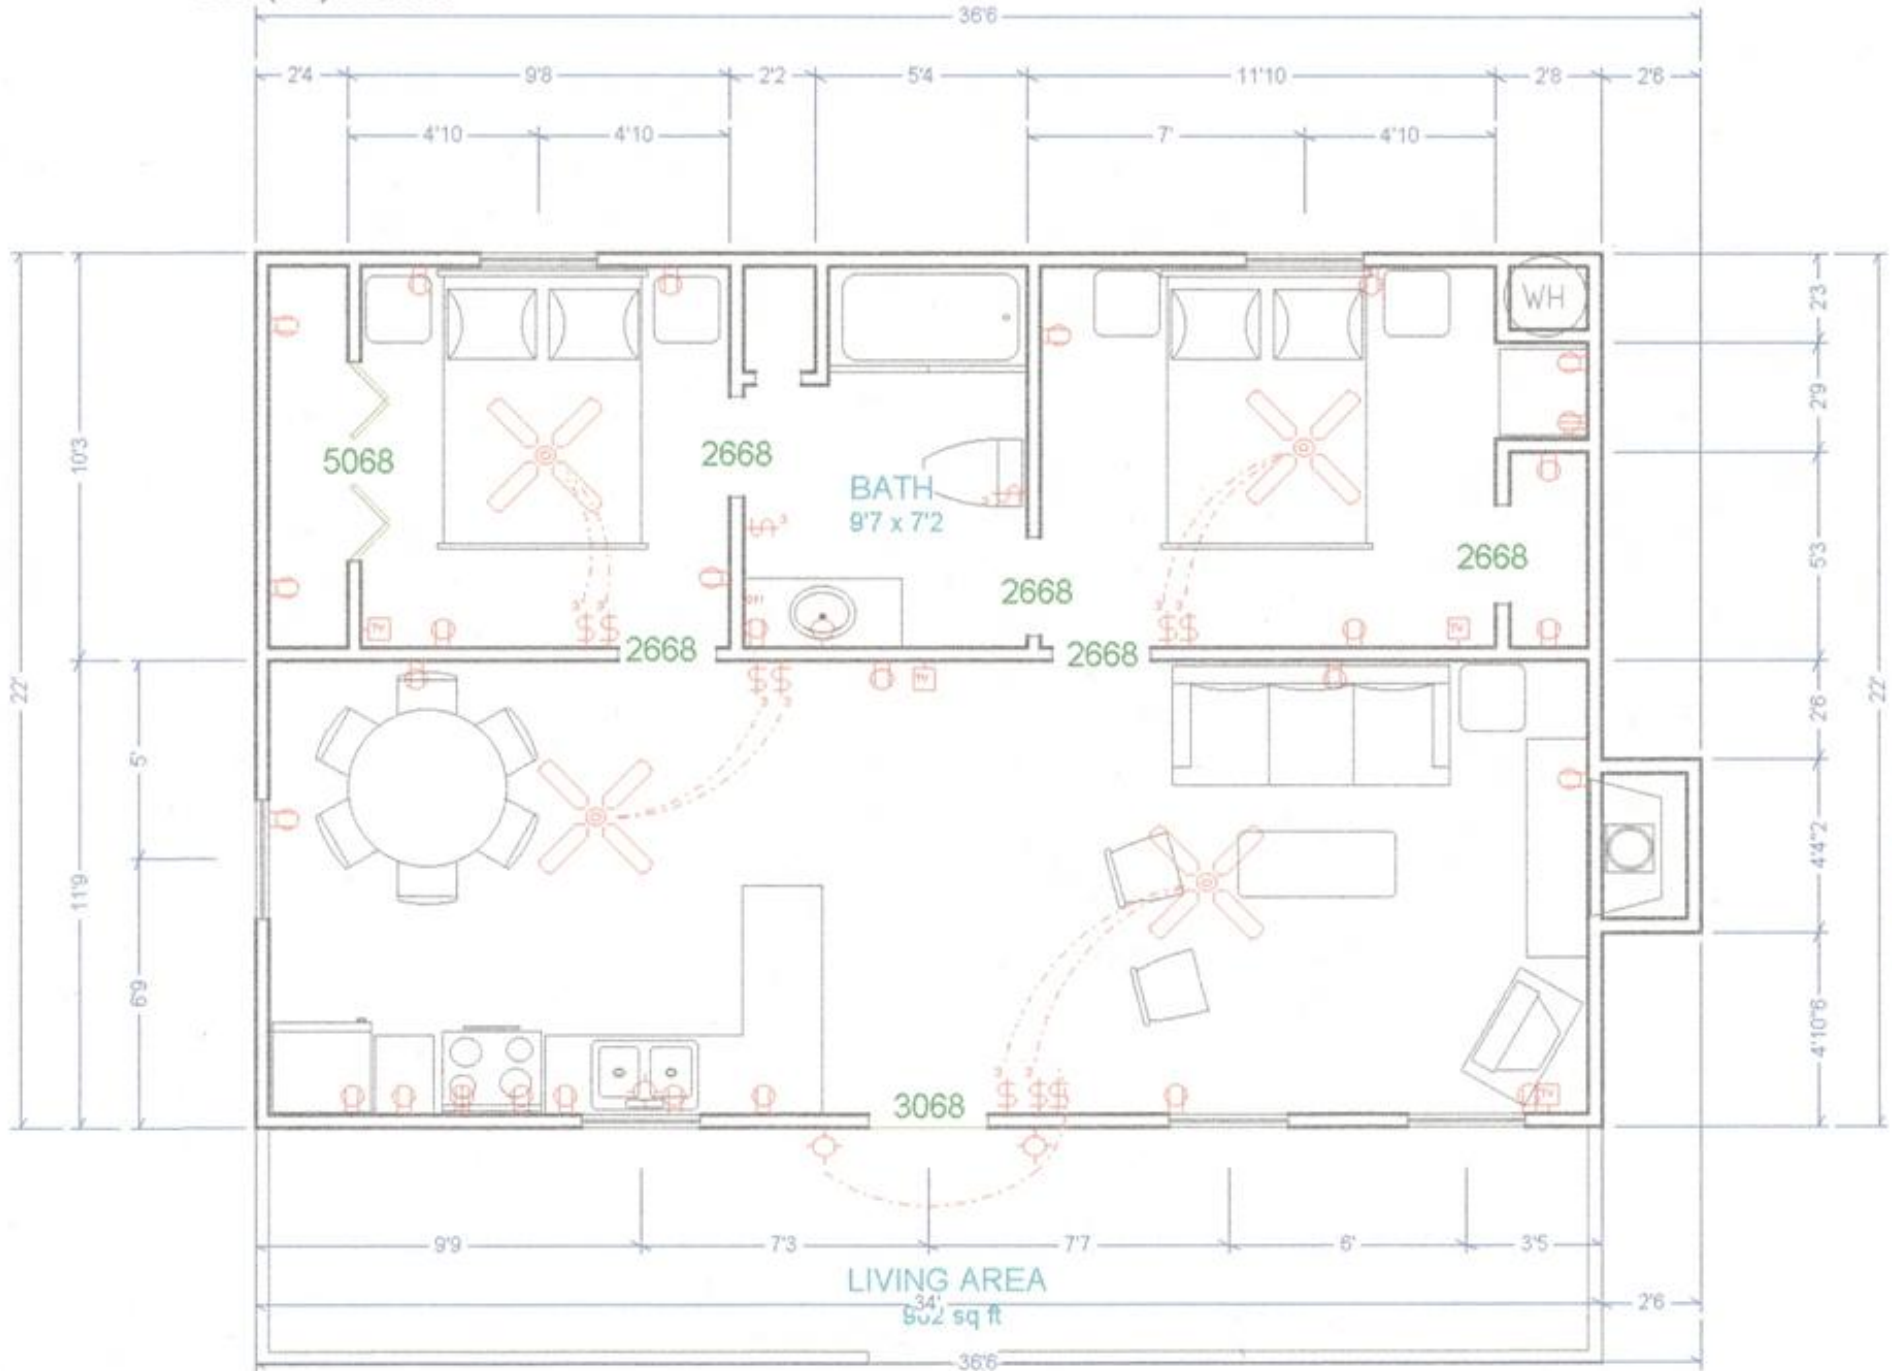

SPRING BRANCH TRADING POST
13520 HWY 281 or PO BOX 475
SPRING BRANCH, TX 78070
PH. (830) 885-6114
FAX (830) 885-6118

28 x 34
952 SQ. FT.
Cedar Shell Home

Fireplace
Optional
&
additional
chg