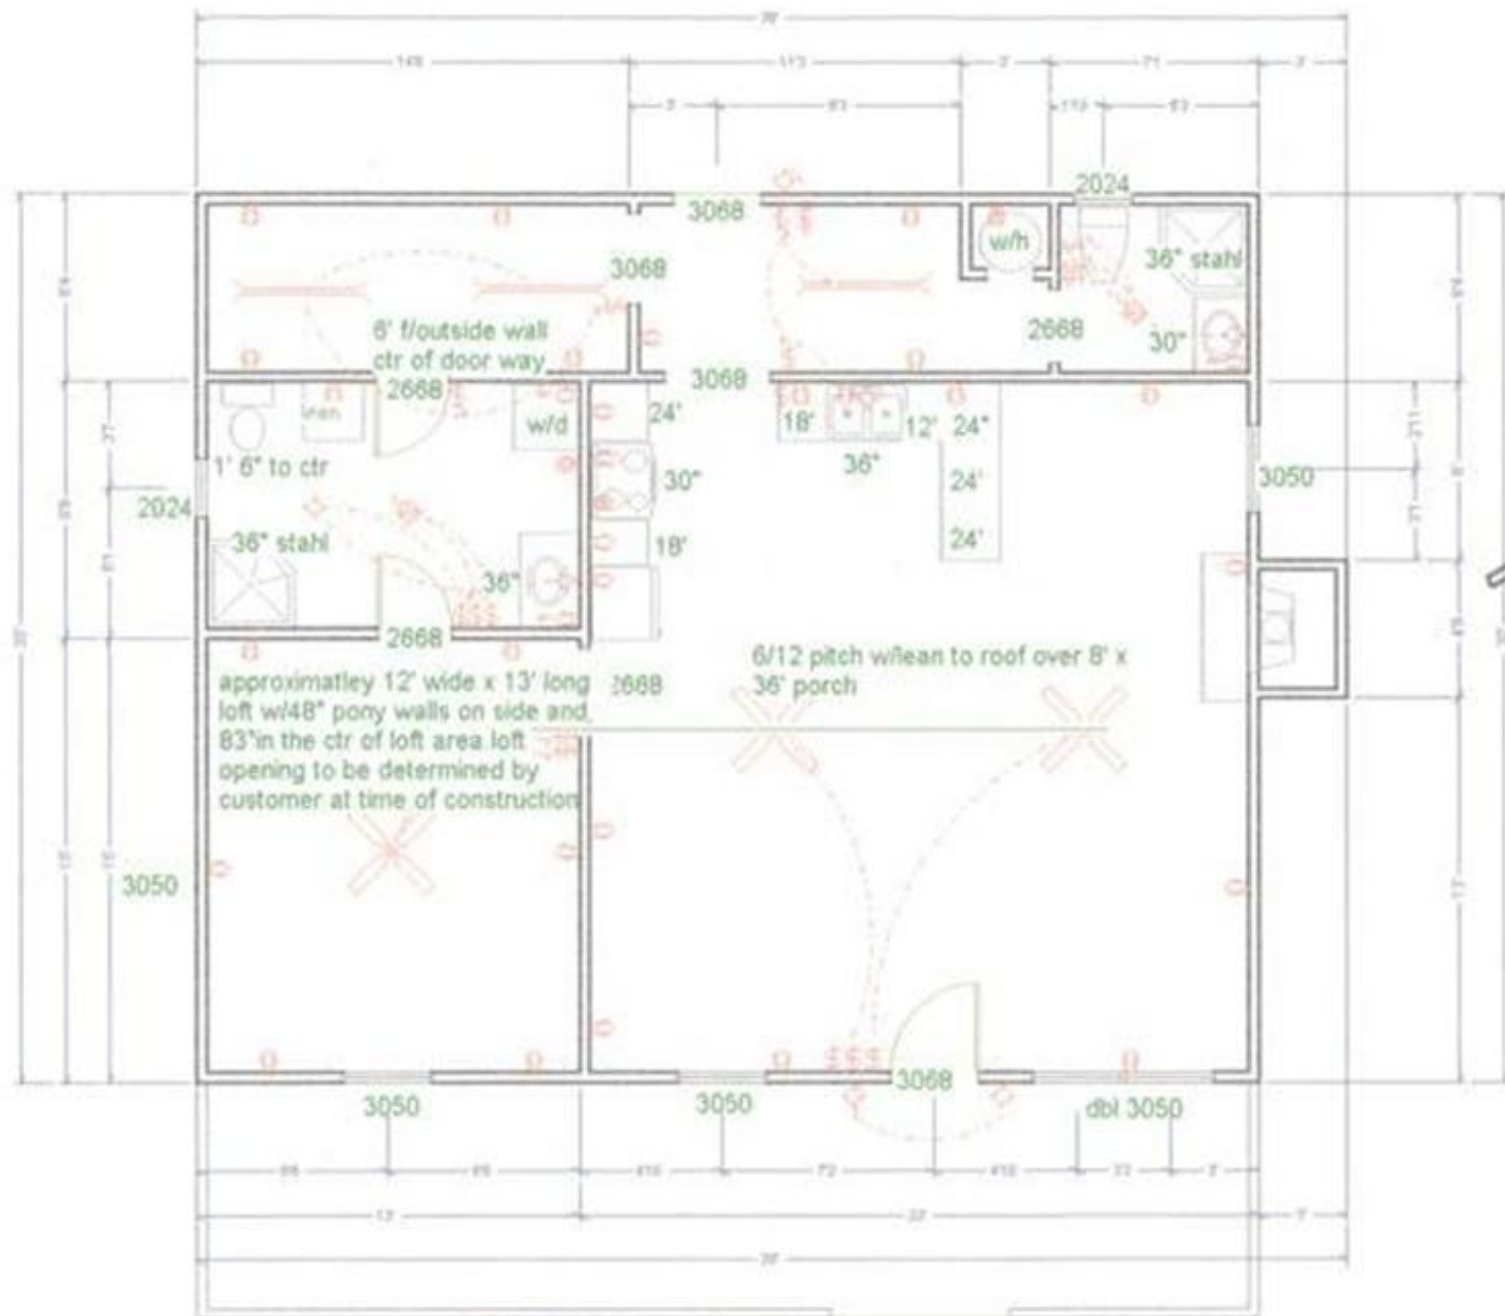

36' x 38' cedar shell home
w/a fire place at ctr of living
room wall

8' x 36' porch w/ cedar railings
1 ea 6' steps & 1ea 4' steps
maximum 4ea risers w/cedar
railings
LIVING AREA
1300 sq ft